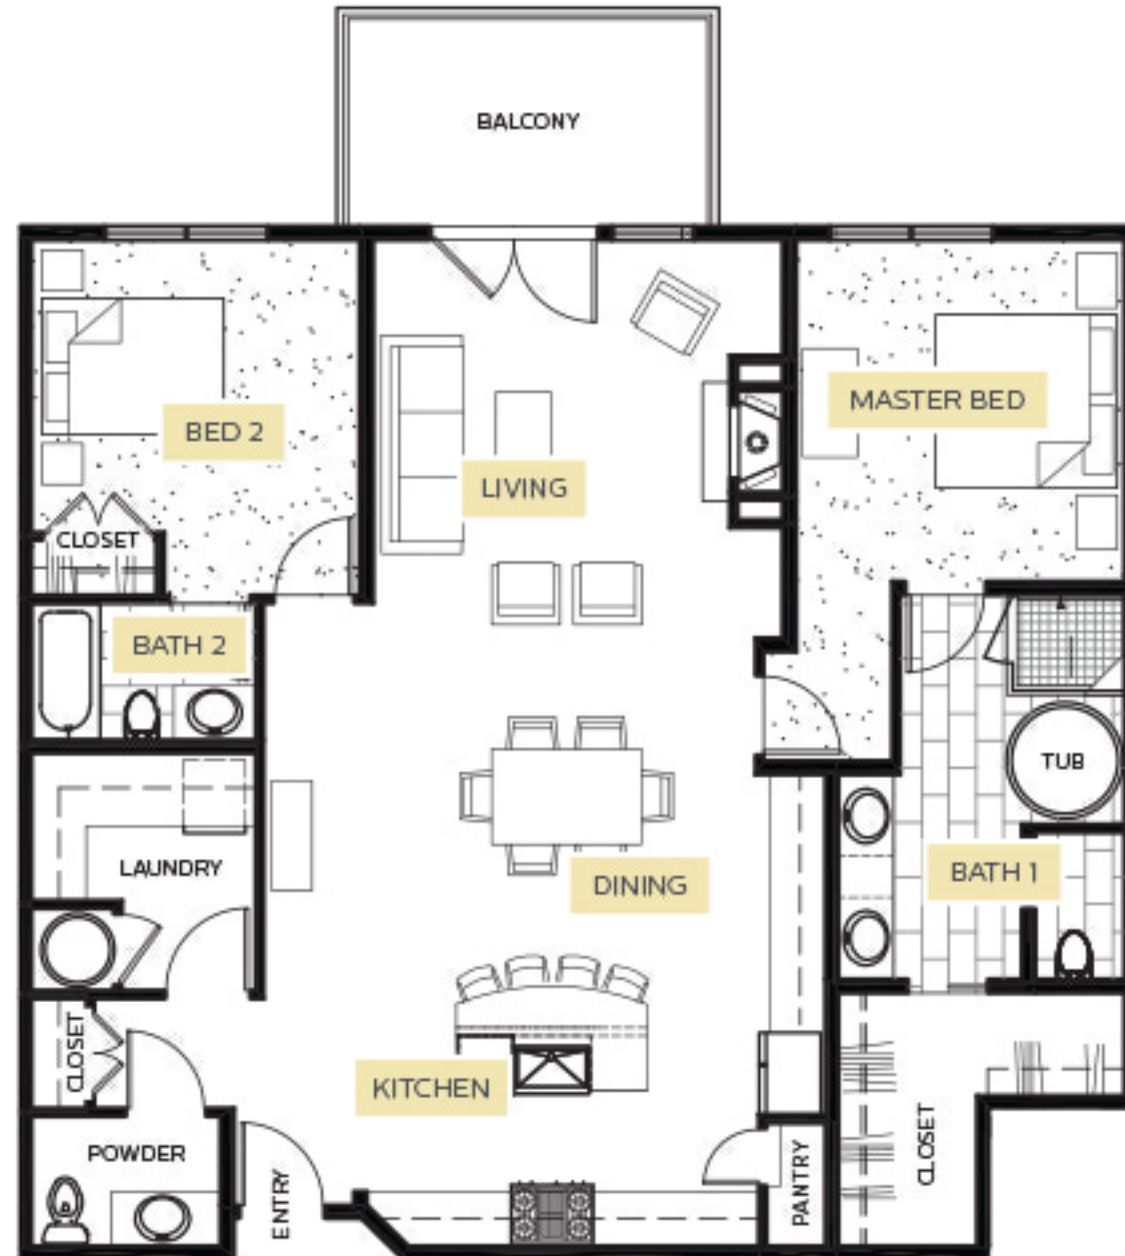

# 205

2 BEDROOMS  
2.5 BATHROOMS

**WESTIN SALES OFFICE**  
126 RIVERFRONT LN, SUITE C-100  
AVON, CO 81620  
970.748.5420  
ValRealEstate.com

Slifer Smith  
& Frampton  
Real Estate

LIVE  
LOCAL.

LOFT NUMBER

205

2 BEDROOMS  
2.5 BATHROOMS

1,473  
SQUARE FEET

All standard features, plans, and information presented are proposed and are provided solely for marketing and illustrative purposes. Illustrations, elevations, images, and finishes are not to scale and are subject to change or elimination by the developer without notice.